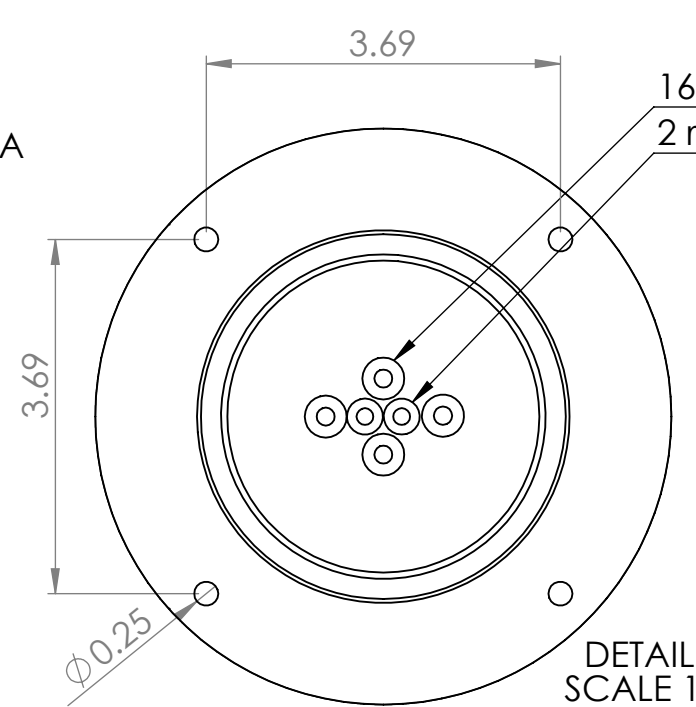

Isometric View
(For reference purpose only)

304SS tube connected to CBS NSF Flexible Total Barrier Tubing to 15lbs of Restriction

16 beer lines: 3/16" ID x 7/16" OD
2 recirculation lines: 3/8" OD ACR copper

DETAIL A
SCALE 1 : 2

Suggested Drip Tray:
2 x BB701336 - 36" x 7" BSS Drip Tray
2 x BB702436 - 36" x 7" BSS Spray Drip Tray

Name		Date		Title:	
Drawn by:	Canadian Beverage Supply Inc.	07/28/2020		4" 16 Tap Lions Gate 3P Tower	
Approved by:	VP Sales			Part Number:	Revision:
Material:	304 SS	Finish:	Polished SS	BB102635-16SSCK	
Unless otherwise mentioned, dimensions are inches				SCALE:	SHEET 1 OF 1
				1:10	