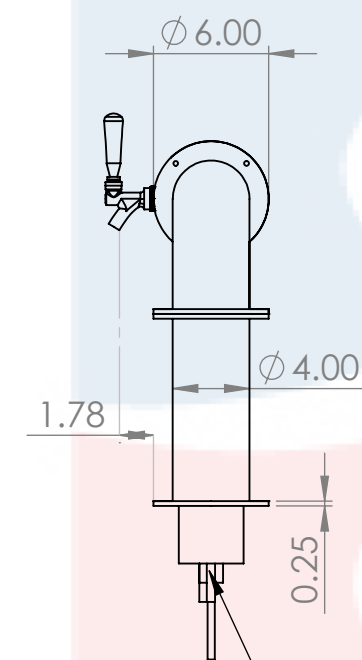

Isometric View
(For reference purpose only)

304SS tube connected to CBS NSF Flexible Total Barrier Tubing to 15lbs of Restriction

16 beer lines: 3/16" ID x 7/16" OD
2 recirculation lines: 3/8" OD ACR copper

DETAIL A
SCALE 1 : 2

Suggested Drip Tray:
2 x BB701336 - 36" x 7" BSS Drip Tray
2 x BB702436 - 36" x 7" BSS Spray Drip Tray

Name		Date		Title:	
Drawn by:	Canadian Beverage Supply Inc.	07/28/2020		4" 16 Tap Lions Gate 3P Tower	
Approved by:	VP Sales			Part Number:	Revision:
Material:	304 SS	Finish:	Polished SS	BB102635-16SSCK	
Unless otherwise mentioned, dimensions are inches				SCALE:	SHEET 1 OF 1
				1:10	