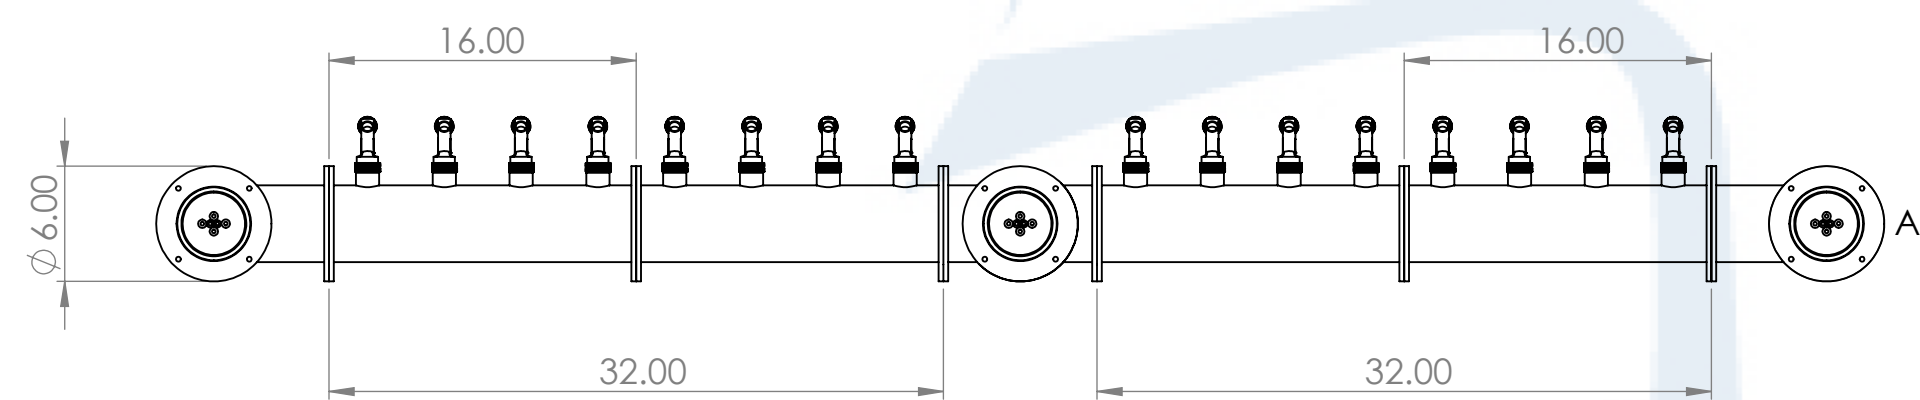

Isometric View
(For reference purpose only)

304SS tube connected to CBS NSF Flexible Total Barrier Tubing to 15lbs of Restriction

16 beer lines: 3/16" ID x 7/16" OD
2 recirculation lines: 3/8" OD ACR copper

DETAIL A
SCALE 1 : 2

Suggested Drip Tray:
2 x BB701336 - 36" x 7" BSS Drip Tray
2 x BB702436 - 36" x 7" BSS Spray Drip Tray

Name		Date		Title:	
Drawn by:	Canadian Beverage Supply Inc.	07/28/2020		4" 16 Tap Lions Gate 3P Tower	
Approved by:	VP Sales			Part Number:	Revision:
Material:	304 SS	Finish:	Polished SS	BB102635-16SSCK	
Unless otherwise mentioned, dimensions are inches				SCALE:	SHEET 1 OF 1
				1:10	