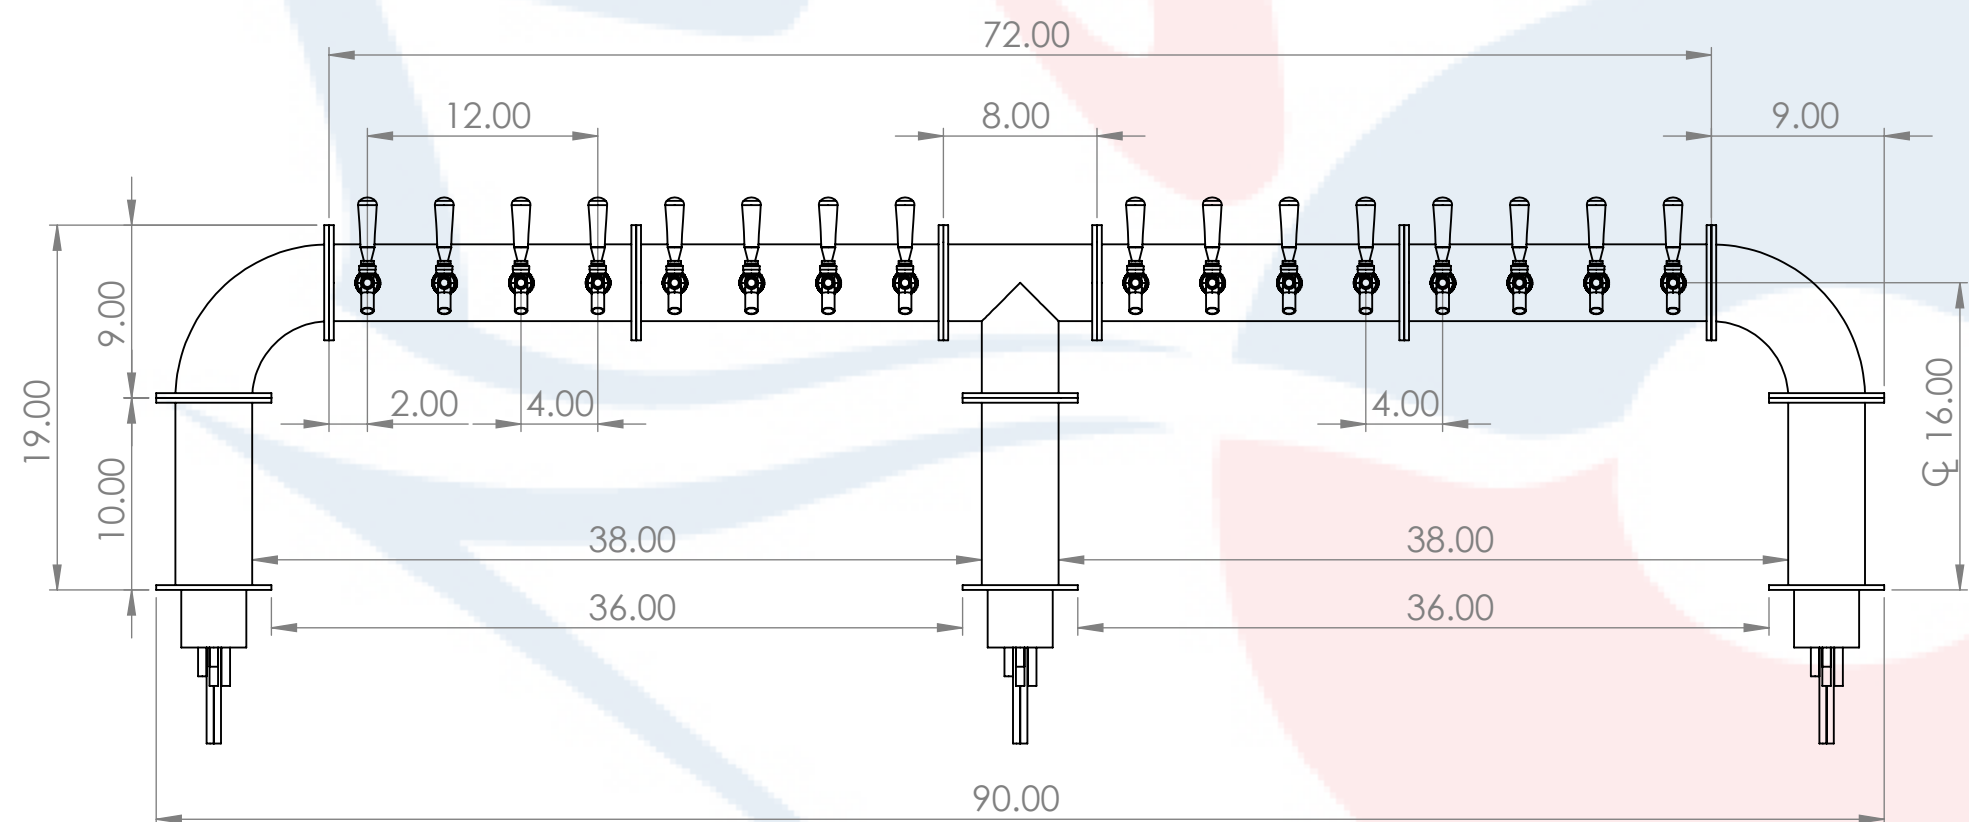

Isometric View
(For reference purpose only)

304SS tube connected to CBS NSF Flexible Total Barrier Tubing to 15lbs of Restriction

16 beer lines: 3/16" ID x 7/16" OD
2 recirculation lines: 3/8" OD ACR copper

DETAIL A
SCALE 1 : 2

Suggested Drip Tray:
2 x BB701336 - 36" x 7" BSS Drip Tray
2 x BB702436 - 36" x 7" BSS Spray Drip Tray

Name		Date		Title:	
Drawn by:	Canadian Beverage Supply Inc.	07/28/2020		4" 16 Tap Lions Gate 3P Tower	
Approved by:	VP Sales			Part Number:	Revision:
Material:	304 SS	Finish:	Polished SS	BB102635-16SSCK	
Unless otherwise mentioned, dimensions are inches				SCALE:	SHEET 1 OF 1
				1:10	